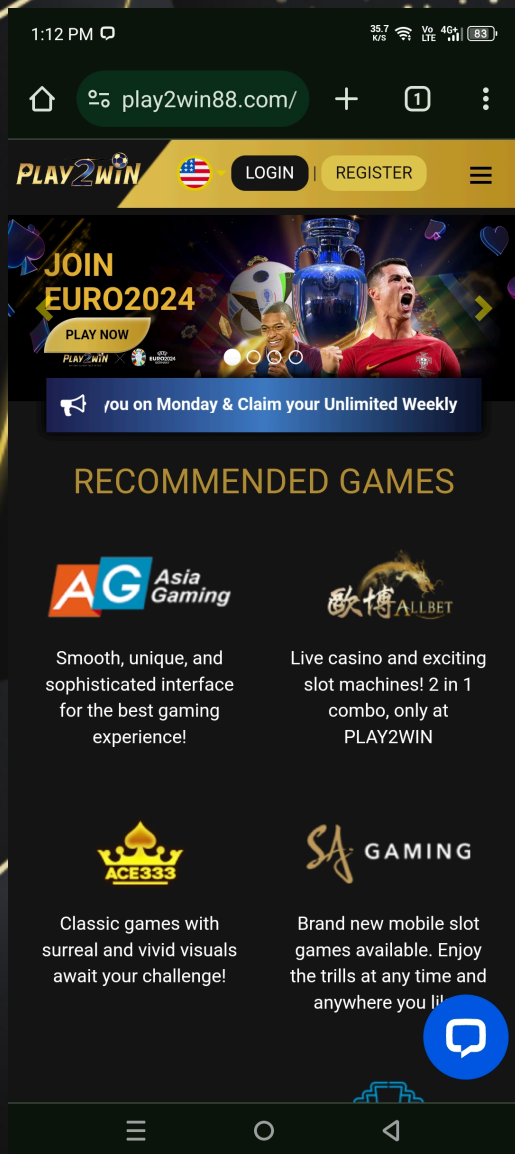

PLAY2WIN REGISTRATION GUIDE

Enter Website / 进入网站 /
Masuk Website
<https://play2win88.com/>

Click register button

Klik butang daftar

点击注册按钮

4:25 PM 0.00 K/S Vo LTE 4G 81

PLAY2WIN  LOGIN REGISTER

Sign Up Now & Enjoy Our Unlimited Bonus