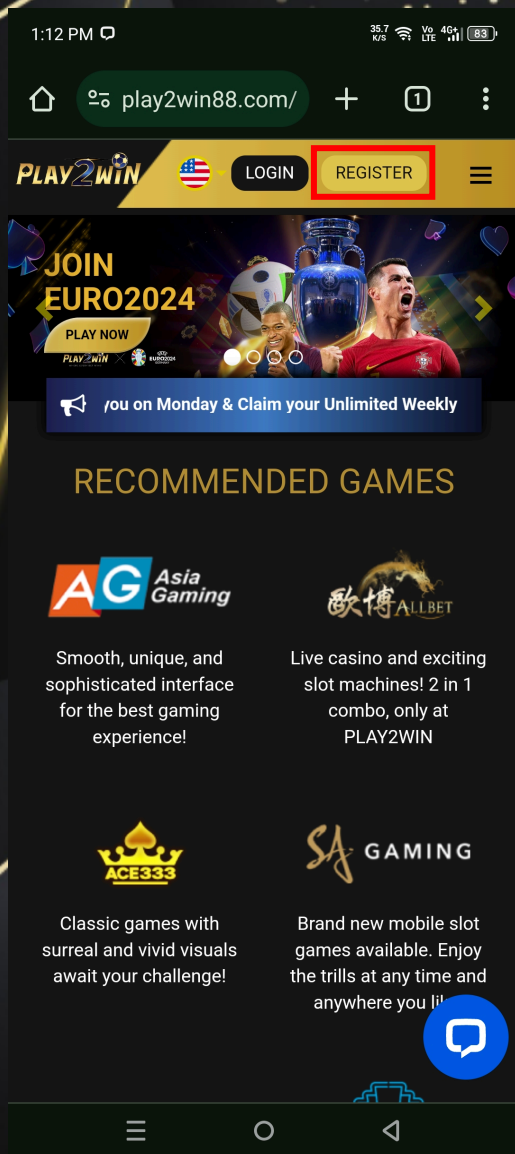

PLAY2WIN REGISTRATION GUIDE

Enter Website / 进入网站 /
Masuk Website
<https://play2win88.com/>

Click register button

Klik butang daftar

点击注册按钮

4:25 PM 0.00 K/S Vo LTE 4G 81

PLAY2WIN  LOGIN REGISTER

Sign Up Now & Enjoy Our Unlimited Bonus