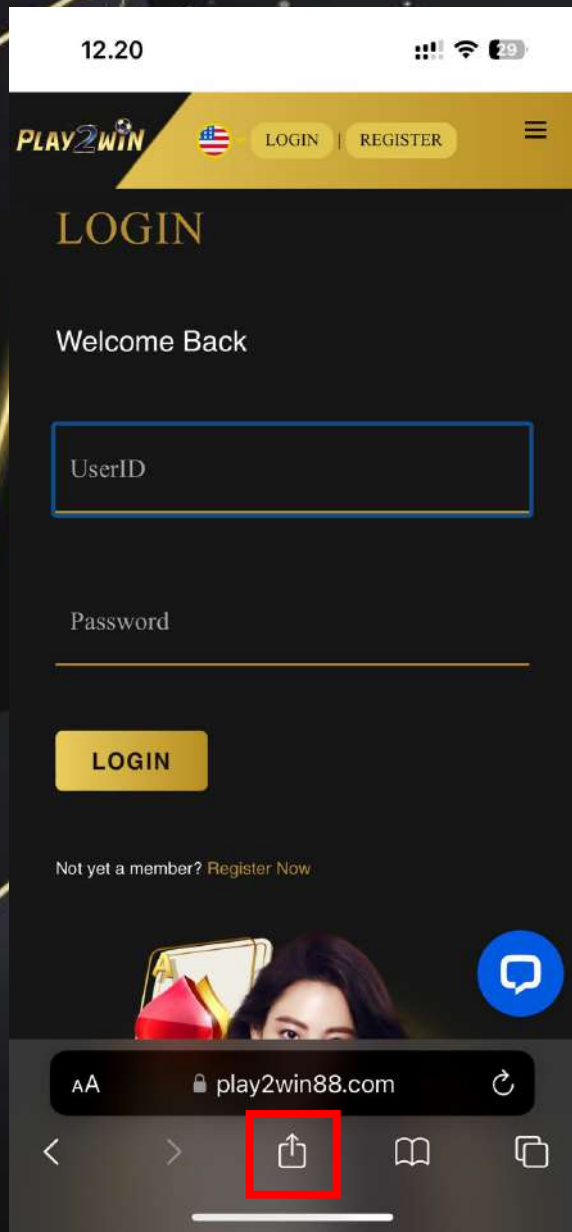

PLAY2WIN WEB TO HOMESCREEN

Enter Website / 进入网站 /
Masuk Website
<https://play2win88.com/>

Click

点击

Klik

Click "Add to Home Screen"

Klik "Tambah ke Skrin Utama"

点击 "添加到主屏幕"