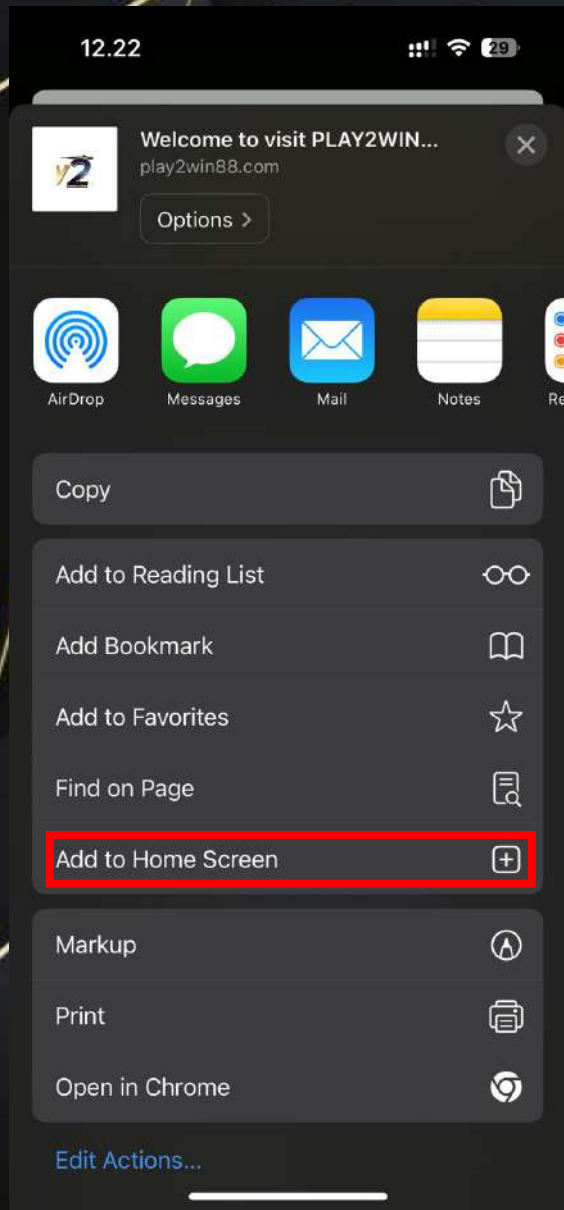

PLAY2WIN WEB TO HOMESCREEN

Enter Website / 进入网站 /
Masuk Website
<https://play2win88.com/>

Click

点击

Klik

Click "Add to Home Screen"

Klik "Tambah ke Skrin Utama"

点击 "添加到主屏幕"