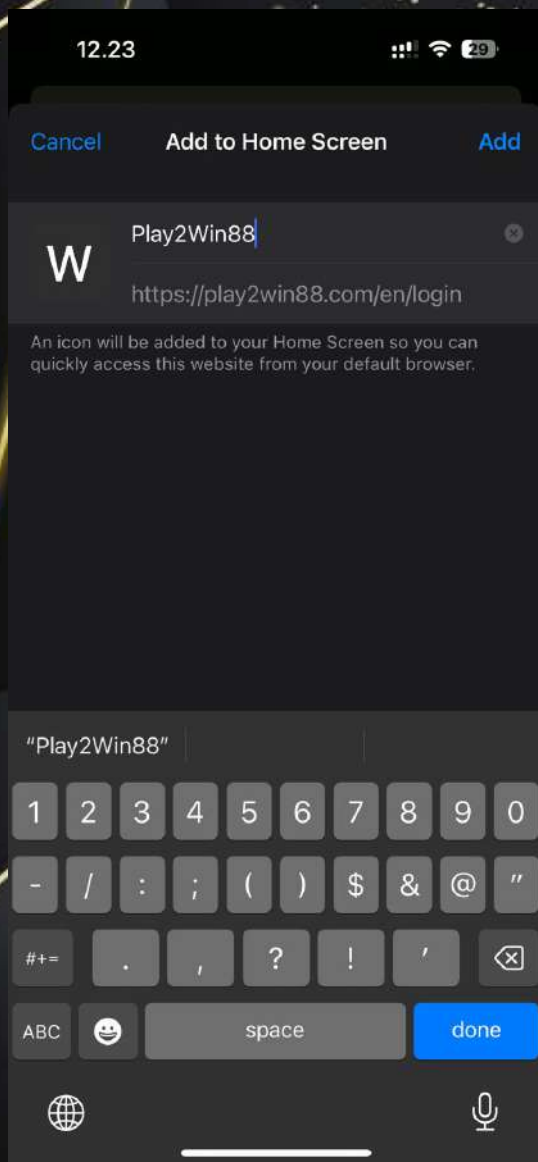

PLAY2WIN WEB TO HOMESCREEN

Enter Website / 进入网站 /
Masuk Website
<https://play2win88.com/>

Click

点击

Klik

Click "Add to Home Screen"

Klik "Tambah ke Skrin Utama"

点击 "添加到主屏幕"