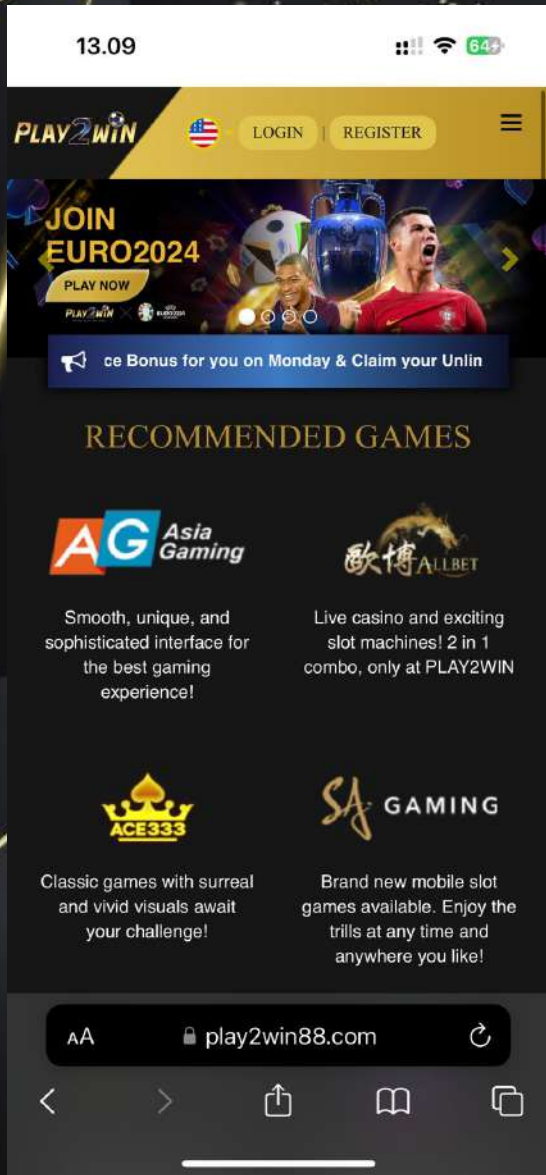

PLAY2WIN WEB TO HOMESCREEN

Enter Website / 进入网站 /
Masuk Website
<https://play2win88.com/>

Click

点击

Klik

Click "Add to Home Screen"

Klik "Tambah ke Skrin Utama"

点击 "添加到主屏幕"